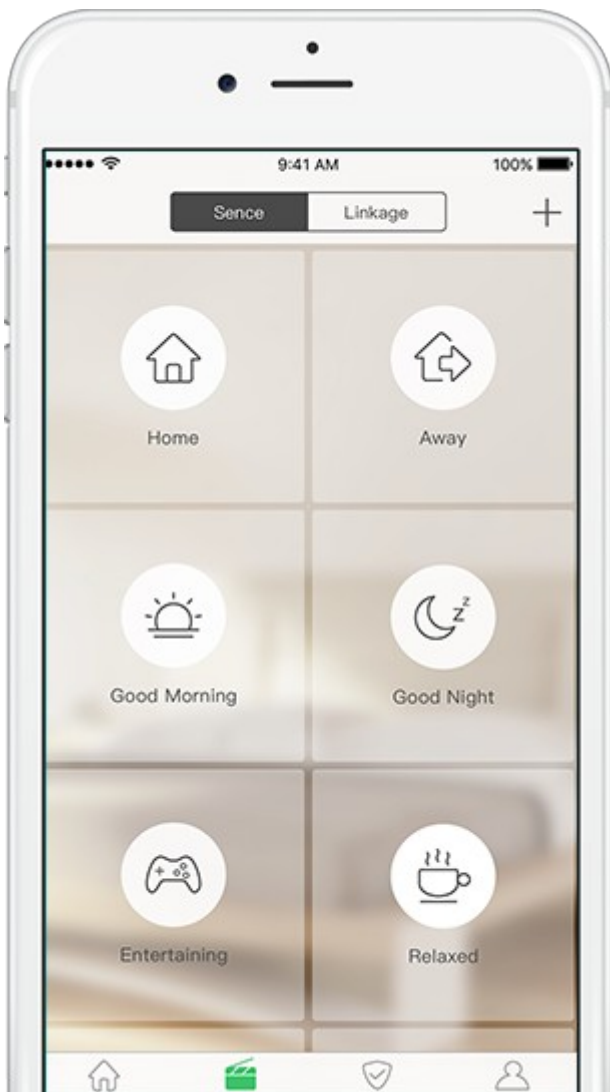

But worry the overcharge?

Timer settings help you out.

TRANSFORM YOUR HOME TO A SMART HOME,
SMART TECHNOLOGY CHANGES YOUR LIFESTYLE

- App Control
- Timmer Setting
- SCENE CONNECTION
- POWER SAVING REMIND

EASY TO INSTALL, CONVENIENT TO USE

Download and install the HomeMate APP, connect with ORVIBO smart socket, then start the real-time remote control.

MONITOR THE APPLIANCES STATUS FROM ANYWHERE AND ANYTIME, REAL-TIME FEEDBACK TO YOUR PHONE

No worry and no hassle when you forgot to shut down the air conditioner, PC, fan, etc., your phone will show all the status and remind you to turn off.

SET UP THE TIME TO TURN ON AND OFF THE OVEN,TV, TABLE LAMP, THINGS JUST WORK AS YOUR WISH

Life became so easy and comfortable, ORVIBO wifi smart plug saves your precious time and make everything automatically work.

PRODUCT PARAMETERS

Appearance:

Product Name: *ORVIBO SMART WIFI SOCKET - B25EU*