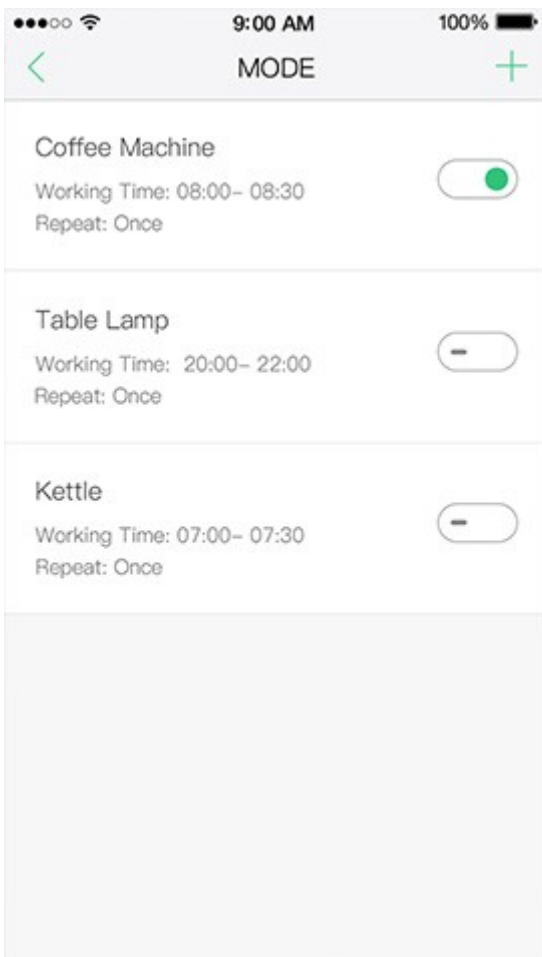

But worry the overcharge?

Timer settings help you out.

TRANSFORM YOUR HOME TO A SMART HOME,
SMART TECHNOLOGY CHANGES YOUR LIFESTYLE

- App Control
- Timmer Setting
- SCENE CONNECTION
- POWER SAVING REMIND

EASY TO INSTALL, CONVENIENT TO USE

Download and install the HomeMate APP, connect with ORVIBO smart socket, then start the real-time remote control.

MONITOR THE APPLIANCES STATUS FROM ANYWHERE AND ANYTIME, REAL-TIME FEEDBACK TO YOUR PHONE