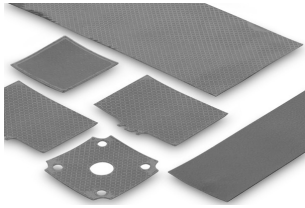

# Data sheet Product WLFT 404 18 x 18

Thermal interface material / Fixing material / Mounting material>Thermal interface material>Thermally conductive foil both sides adhesive isolations, double sided adhesive

## Features

dimensions:	<b>18x18 mm</b>
Folienart:	<b>T 404</b>
name of foil:	<b>WLF</b>
version:	<b>insulating, double sided adhesive</b>
colour:	<b>blue</b>
type of delivery:	<b>cut</b>