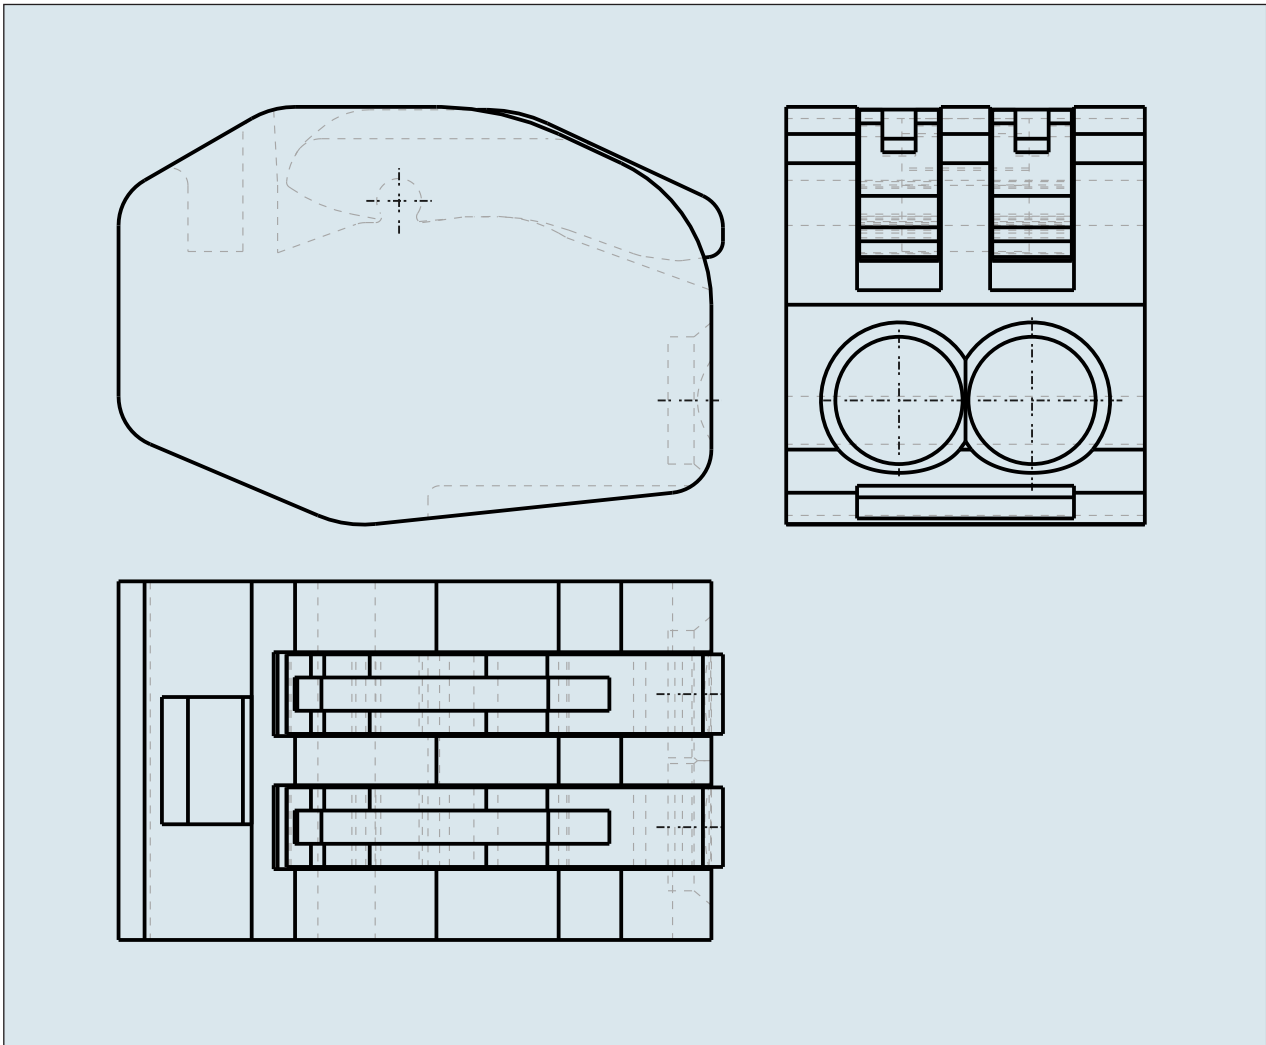

COMPACT CONNECTOR 2- CONDUCTOR TERMINAL BLOCKS WITH LEVERS

222-412

COMPACT CONNECTOR 2- CONDUCTOR TERMINAL BLOCKS WITH LEVERS

222-412

ITEM-NO. (ITEM-NO.)	222-412
Cross section1 (Cross section / mm²)	2 x 0,08 - 2,5
Cross section2 (Cross section / AWG)	28 - 12
Strip length (Strip length / mm)	9 - 10
Measured voltage (Measured voltage / V)	400
Measured shock voltage (Measured shock voltage / kV)	4
Pollution degree (Pollution degree)	2
Current intensity (Current intensity / A)	32
P (NO. OF POLES)	2
Height (Height / mm)	14.5
Width (Width / mm)	20.5
Depth (Depth / mm)	12.4
No. of connection Points (No. of connection Points)	2
No. of potentials (No. of potentials)	1
COLOR (COLOR)	grau
WEIGHT (WEIGHT / g)	3.072