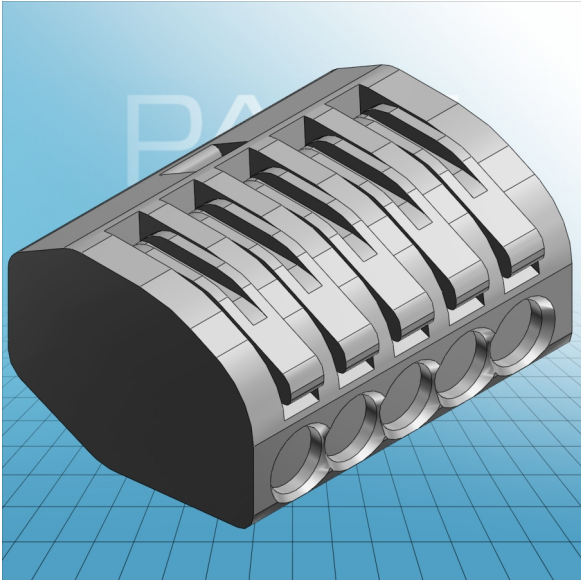

**COMPACT CONNECTOR 5-
CONDUCTOR TERMINAL BLOCK
WITH LEVERS**
222-415

COMPACT CONNECTOR 5- CONDUCTOR TERMINAL BLOCK WITH LEVERS

222-415

ITEM-NO. (ITEM-NO.)	222-415
Cross section1 (Cross section / mm²)	5 x 0,05 - 2,5
Cross section2 (Cross section / AWG)	28 - 12
Strip length (Strip length / mm)	9 - 10
Measured voltage (Measured voltage / V)	400
Measured shock voltage (Measured shock voltage / kV)	4
Pollution degree (Pollution degree)	2
Current intensity (Current intensity / A)	32
P (NO. OF POLES)	5
Height (Height / mm)	14.5
Width (Width / mm)	20.5
Depth (Depth / mm)	26.6
No. of connection Points (No. of connection Points)	5
No. of potentials (No. of potentials)	1
COLOR (COLOR)	grau
WEIGHT (WEIGHT / g)	6.6