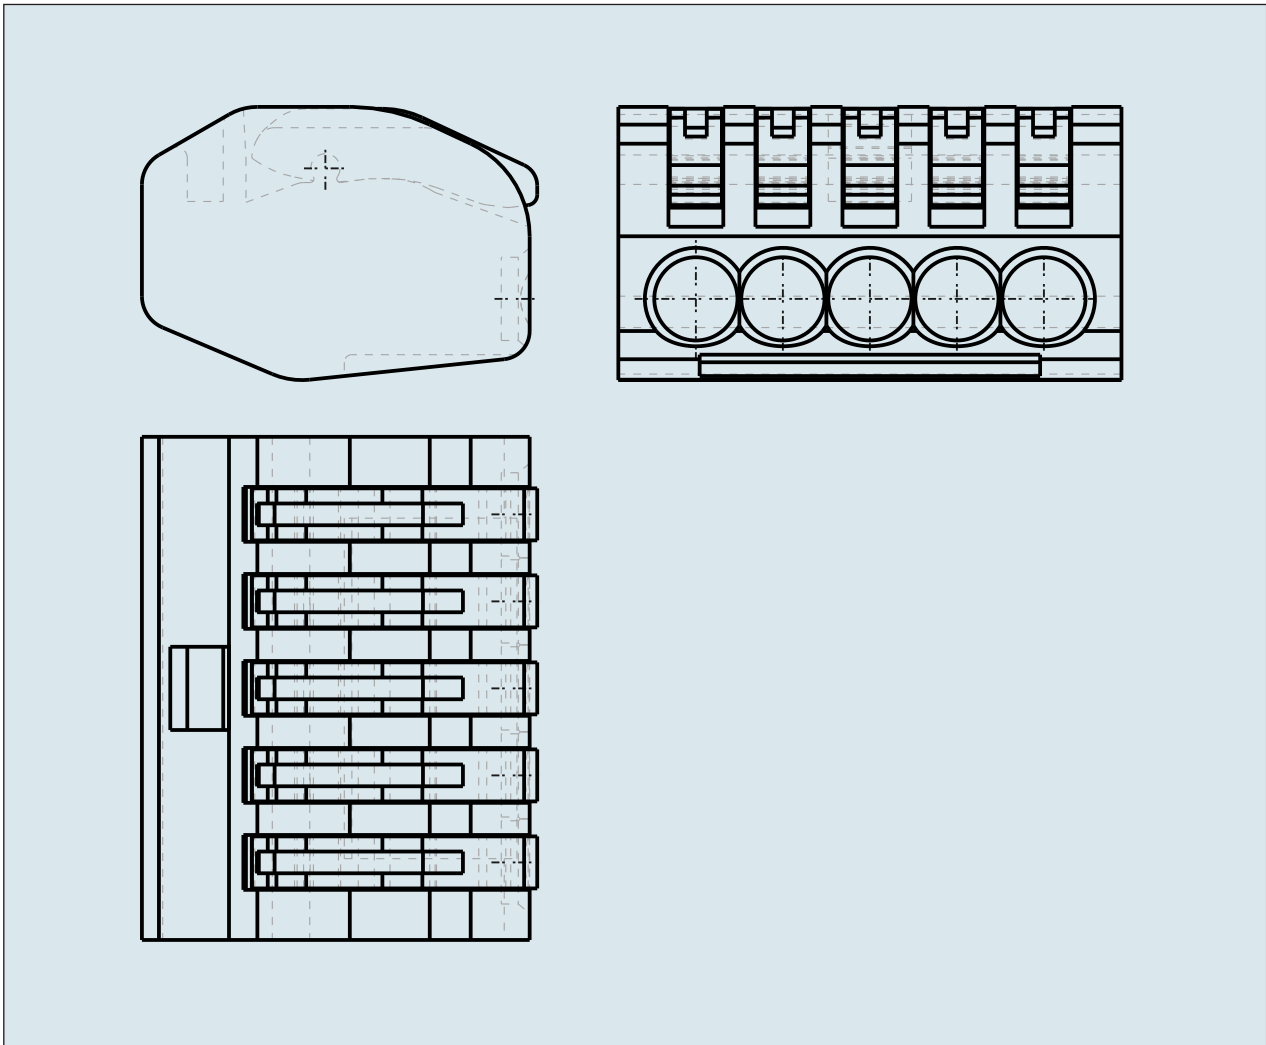

**COMPACT CONNECTOR 5-
CONDUCTOR TERMINAL BLOCK
WITH LEVERS**
222-415

COMPACT CONNECTOR 5- CONDUCTOR TERMINAL BLOCK WITH LEVERS

222-415

ITEM-NO. (ITEM-NO.)	222-415
Cross section1 (Cross section / mm²)	5 x 0,05 - 2,5
Cross section2 (Cross section / AWG)	28 - 12
Strip length (Strip length / mm)	9 - 10
Measured voltage (Measured voltage / V)	400
Measured shock voltage (Measured shock voltage / kV)	4
Pollution degree (Pollution degree)	2
Current intensity (Current intensity / A)	32
P (NO. OF POLES)	5
Height (Height / mm)	14.5
Width (Width / mm)	20.5
Depth (Depth / mm)	26.6
No. of connection Points (No. of connection Points)	5
No. of potentials (No. of potentials)	1
COLOR (COLOR)	grau
WEIGHT (WEIGHT / g)	6.6