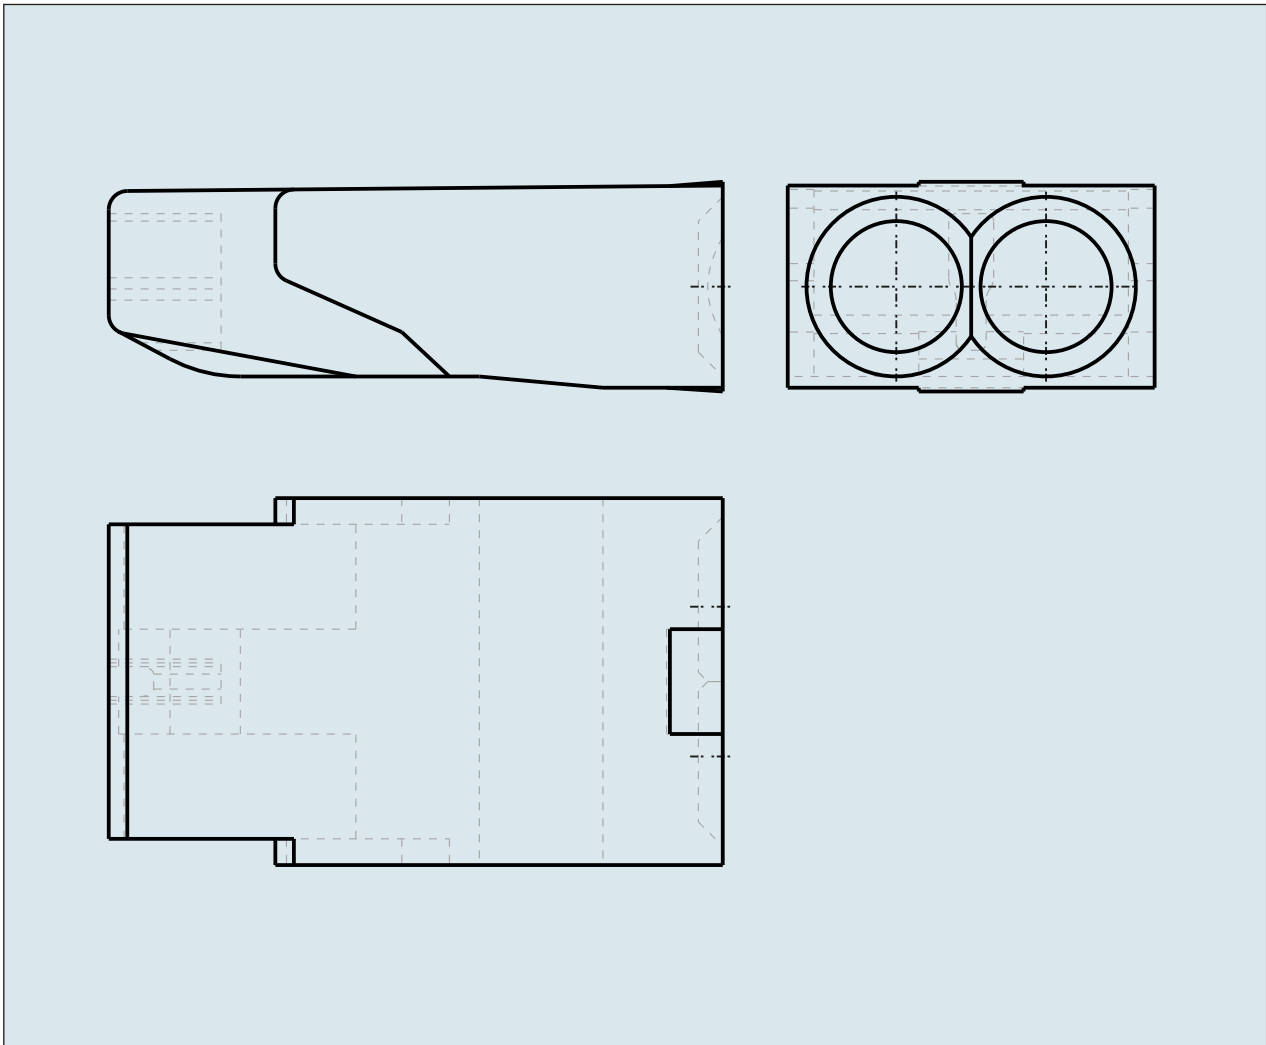

**COMPACT PUSH-WIRE CONNECTOR
FOR JUNCTION BOXES 2-
CONDUCTOR TERMINAL BLOCK
2273-202**

COMPACT PUSH-WIRE CONNECTOR FOR JUNCTION BOXES 2- CONDUCTOR TERMINAL BLOCK 2273-202

ITEM-NO. (ITEM-NO.)	2273-202
Cross section1 (Cross section / mm²)	0.5 - 2.5
Cross section2 (Cross section / AWG)	18 - 14
Strip length (Strip length / mm)	11
Measured voltage (Measured voltage / V)	450
Measured shock voltage (Measured shock voltage / kV)	4
Pollution degree (Pollution degree)	2
Current intensity (Current intensity / A)	24
P (NO. OF POLES)	2
Height (Height / mm)	5.8
Width (Width / mm)	10
Depth (Depth / mm)	16.7
No. of connection Points (No. of connection Points)	2
No. of potentials (No. of potentials)	1
COLOR (COLOR)	transparent / weiß