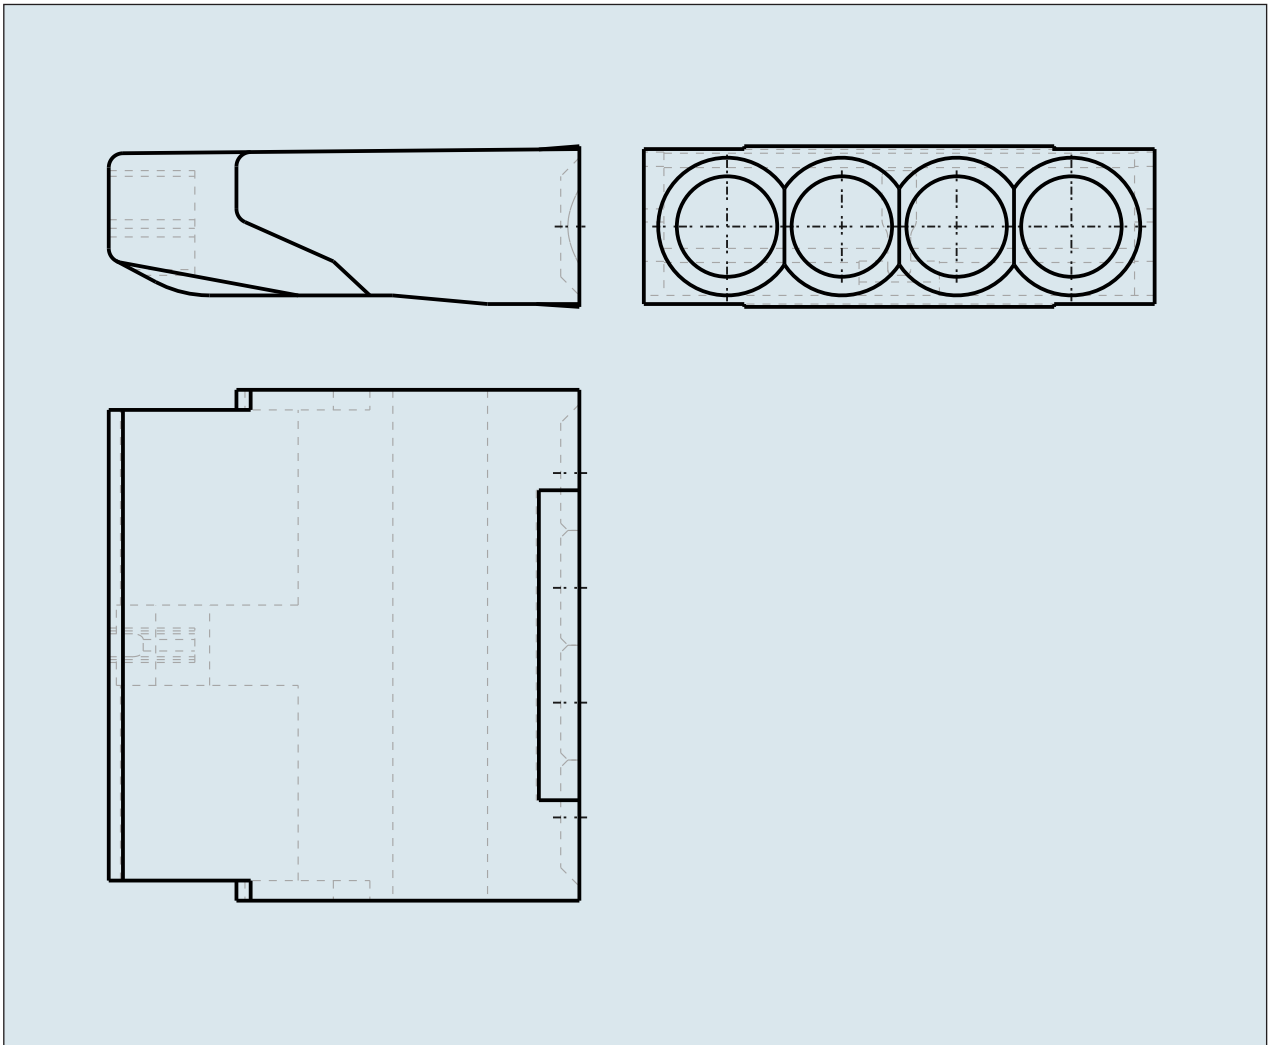

**COMPACT PUSH-WIRE CONNECTOR
FOR JUNCTION BOXES 4-
CONDUCTOR TERMINAL BLOCK
2273-204**

COMPACT PUSH-WIRE CONNECTOR FOR JUNCTION BOXES 4- CONDUCTOR TERMINAL BLOCK 2273-204

ITEM-NO. (ITEM-NO.)	2273-204
Cross section1 (Cross section / mm²)	0.5 - 2.5
Cross section2 (Cross section / AWG)	18 - 14
Strip length (Strip length / mm)	11
Measured voltage (Measured voltage / V)	450
Measured shock voltage (Measured shock voltage / kV)	4
Pollution degree (Pollution degree)	2
Current intensity (Current intensity / A)	24
P (NO. OF POLES)	4
Height (Height / mm)	5.8
Width (Width / mm)	18
Depth (Depth / mm)	16.7
No. of connection Points (No. of connection Points)	4
No. of potentials (No. of potentials)	1
COLOR (COLOR)	transparent / rot