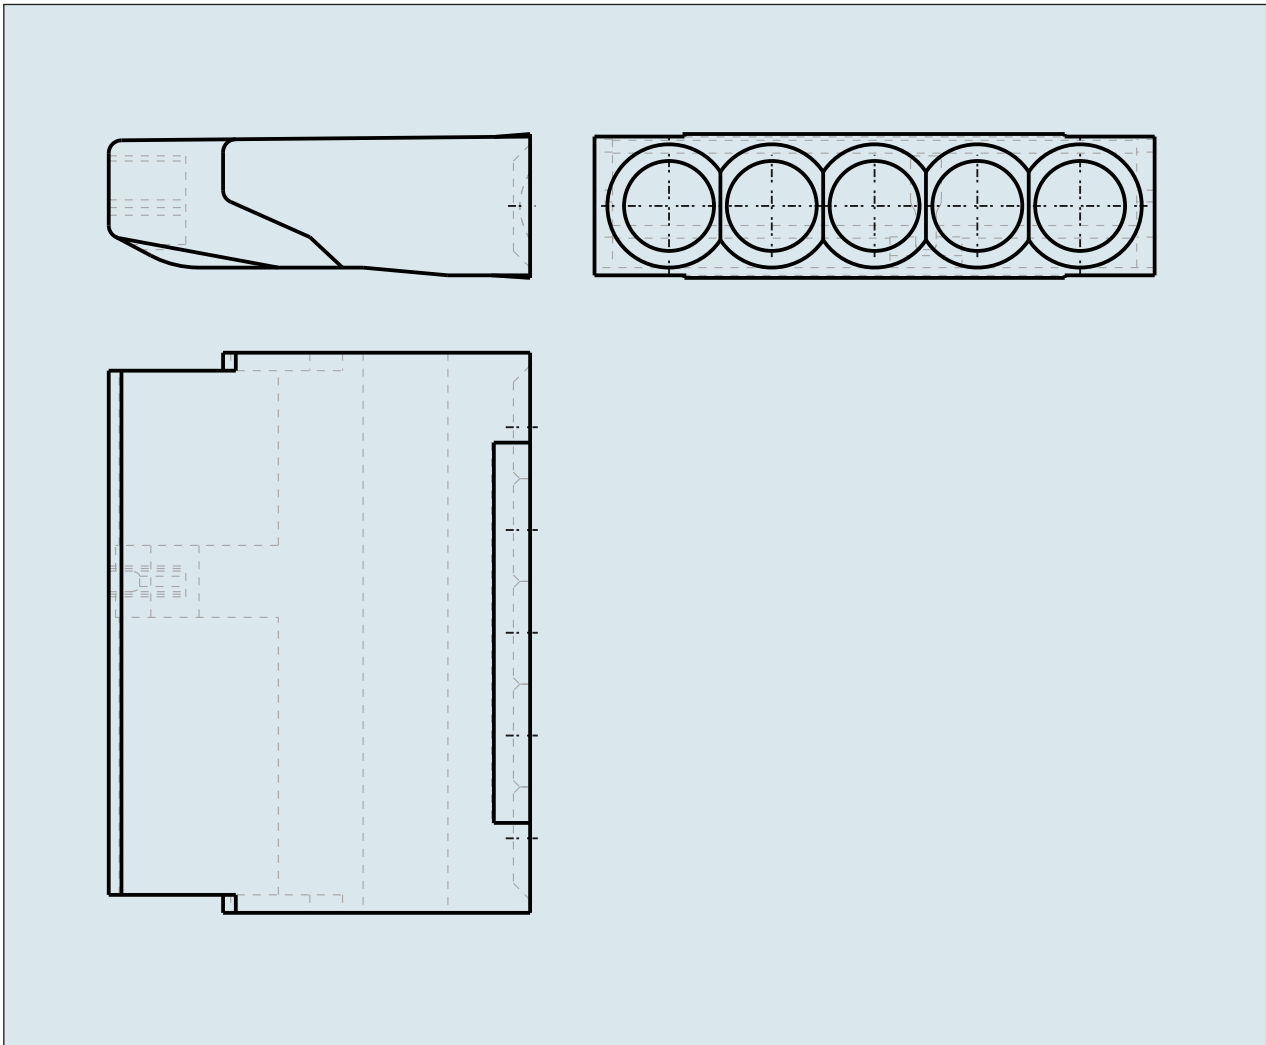

**COMPACT PUSH-WIRE CONNECTOR
FOR JUNCTION BOXES 5-
CONDUCTOR TERMINAL BLOCK
2273-205**

ITEM-NO. (ITEM-NO.)	2273-205
Cross section1 (Cross section / mm²)	0.5 - 2.5
Cross section2 (Cross section / AWG)	18 - 14
Strip length (Strip length / mm)	11
Measured voltage (Measured voltage / V)	450
Measured shock voltage (Measured shock voltage / kV)	4
Pollution degree (Pollution degree)	2
Current intensity (Current intensity / A)	24
P (NO. OF POLES)	5
Height (Height / mm)	5.8
Width (Width / mm)	22
Depth (Depth / mm)	16.7
No. of connection Points (No. of connection Points)	5
No. of potentials (No. of potentials)	1
COLOR (COLOR)	transparent / gelb