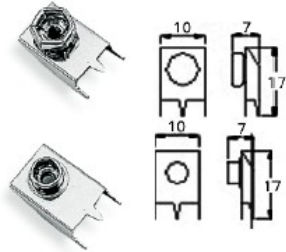

# BATTERY CLIPS

經營理念：誠信 勤勞 創新

SNAP ON

SNAP ON-1

BC-0301 FOR "AA" CLIP

BC-0302 FOR "AA" CLIP

BC-0401 FOR "AAA" CLIP

BC-0402 FOR "AAA" CLIP

BC-0403 FOR "AAA" CLIP

BH980 HOLDER

BH980-1 HOLDER

BH980-2 HOLDER

BH980-3 HOLDER

BH980-4 HOLDER

品質政策：卓越管理 優良品質 準確交期

**. Tray and Reel Tape  
are acceptable for  
manufacturing**