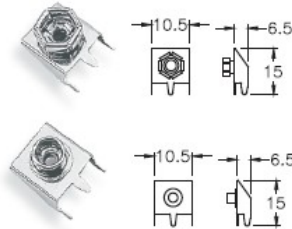

# BATTERY CLIPS

經營理念：誠信 勤勞 創新

SNAP ON

SNAP ON-1

BC-0301 FOR "AA" CLIP

BC-0302 FOR "AA" CLIP

BC-0401 FOR "AAA" CLIP

BC-0402 FOR "AAA" CLIP

BC-0403 FOR "AAA" CLIP

BH980 HOLDER

BH980-1 HOLDER

BH980-2 HOLDER

BH980-3 HOLDER

BH980-4 HOLDER

品質政策：卓越管理 優良品質 準確交期

**. Tray and Reel Tape  
are acceptable for  
manufacturing**