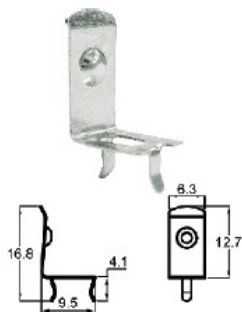

# BATTERY CLIPS

經營理念：誠信 勤勞 創新

SNAP ON

SNAP ON-1

BC-0301 FOR "AA" CLIP

BC-0302 FOR "AA" CLIP

BC-0401 FOR "AAA" CLIP

BC-0402 FOR "AAA" CLIP

BC-0403 FOR "AAA" CLIP

BH980 HOLDER

BH980-1 HOLDER

BH980-2 HOLDER

BH980-3 HOLDER

BH980-4 HOLDER

品質政策：卓越管理 優良品質 準確交期

**. Tray and Reel Tape  
are acceptable for  
manufacturing**