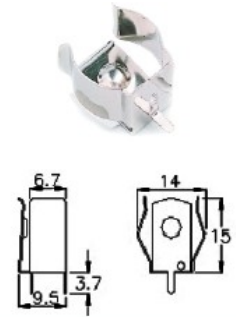

# BATTERY CLIPS

經營理念：誠信 勤勞 創新

SNAP ON

SNAP ON-1

BC-0301 FOR "AA" CLIP

BC-0302 FOR "AA" CLIP

BC-0401 FOR "AAA" CLIP

BC-0402 FOR "AAA" CLIP

BC-0403 FOR "AAA" CLIP

BH980 HOLDER

BH980-1 HOLDER

BH980-2 HOLDER

BH980-3 HOLDER

BH980-4 HOLDER

品質政策：卓越管理 優良品質 準確交期

**. Tray and Reel Tape  
are acceptable for  
manufacturing**