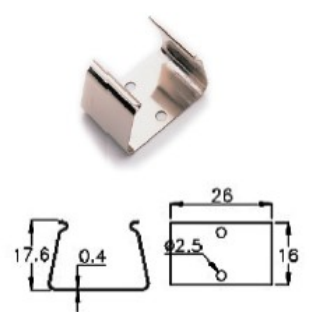

# BATTERY CLIPS

經營理念：誠信 勤勞 創新

SNAP ON

SNAP ON-1

BC-0301 FOR "AA" CLIP

BC-0302 FOR "AA" CLIP

BC-0401 FOR "AAA" CLIP

BC-0402 FOR "AAA" CLIP

BC-0403 FOR "AAA" CLIP

BH980 HOLDER

BH980-1 HOLDER

BH980-2 HOLDER

BH980-3 HOLDER

BH980-4 HOLDER

品質政策：卓越管理 優良品質 準確交期

**. Tray and Reel Tape  
are acceptable for  
manufacturing**