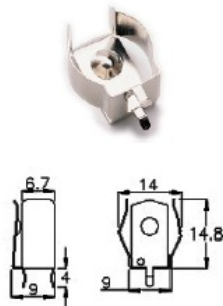

# BATTERY CLIPS

經營理念：誠信 勤勞 創新

SNAP ON

SNAP ON-1

BC-0301 FOR "AA" CLIP

BC-0302 FOR "AA" CLIP

BC-0401 FOR "AAA" CLIP

BC-0402 FOR "AAA" CLIP

BC-0403 FOR "AAA" CLIP

BH980 HOLDER

BH980-1 HOLDER

BH980-2 HOLDER

BH980-3 HOLDER

BH980-4 HOLDER

品質政策：卓越管理 優良品質 準確交期

**. Tray and Reel Tape  
are acceptable for  
manufacturing**