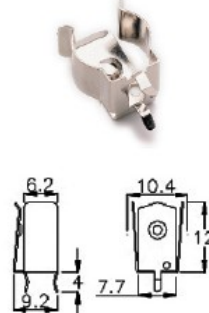

# BATTERY CLIPS

經營理念：誠信 勤勞 創新

SNAP ON

SNAP ON-1

BC-0301 FOR "AA" CLIP

BC-0302 FOR "AA" CLIP

BC-0401 FOR "AAA" CLIP

BC-0402 FOR "AAA" CLIP

BC-0403 FOR "AAA" CLIP

BH980 HOLDER

BH980-1 HOLDER

BH980-2 HOLDER

BH980-3 HOLDER

BH980-4 HOLDER

品質政策：卓越管理 優良品質 準確交期

**. Tray and Reel Tape  
are acceptable for  
manufacturing**