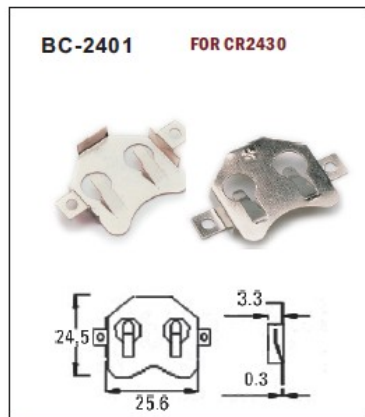

# BATTERY CLIPS

經營理念：誠信 勤勞 創新

SNAP ON

SNAP ON-1

BC-0301 FOR "AA" CLIP

BC-0302 FOR "AA" CLIP

BC-0401 FOR "AAA" CLIP

BC-0402 FOR "AAA" CLIP

BC-0403 FOR "AAA" CLIP

BH980 HOLDER

BH980-1 HOLDER

BH980-2 HOLDER

BH980-3 HOLDER

BH980-4 HOLDER

品質政策：卓越管理 優良品質 準確交期

**. Tray and Reel Tape  
are acceptable for  
manufacturing**