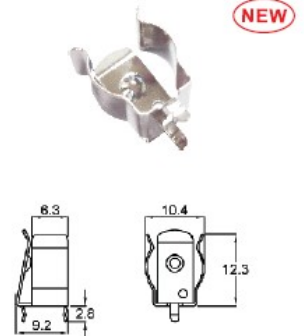

# BATTERY CLIPS

經營理念：誠信 勤勞 創新

SNAP ON

SNAP ON-1

BC-0301 FOR "AA" CLIP

BC-0302 FOR "AA" CLIP

BC-0401 FOR "AAA" CLIP

BC-0402 FOR "AAA" CLIP

BC-0403 FOR "AAA" CLIP

BH980 HOLDER

BH980-1 HOLDER

BH980-2 HOLDER

BH980-3 HOLDER

BH980-4 HOLDER

品質政策：卓越管理 優良品質 準確交期

**. Tray and Reel Tape  
are acceptable for  
manufacturing**