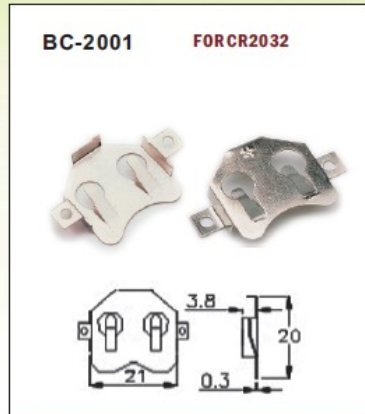

# BATTERY CLIPS

經營理念：誠信 勤勞 創新

SNAP ON

SNAP ON-1

BC-0301 FOR "AA" CLIP

BC-0302 FOR "AA" CLIP

BC-0401 FOR "AAA" CLIP

BC-0402 FOR "AAA" CLIP

BC-0403 FOR "AAA" CLIP

BH980 HOLDER

BH980-1 HOLDER

BH980-2 HOLDER

BH980-3 HOLDER

BH980-4 HOLDER

品質政策：卓越管理 優良品質 準確交期

**. Tray and Reel Tape  
are acceptable for  
manufacturing**