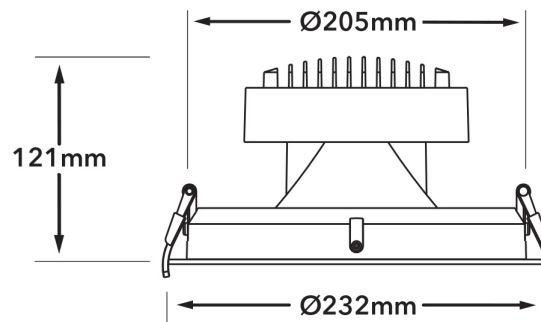

Product Number 52939

General Data

Installation Type	Recessed
Housing material	Aluminium & PBT
Housing colour	white - RAL9003
Protection class	IP40
Dimmable	Yes with optional DALI driver

Geometric Data

Height (mm)	121
Outer diameter (mm)	220
Inner diameter (mm)	205
Weight (g)	1040

Electric Data

Wattage (W)	20/30
Voltage (V)	220-240
Current (mA)	950
Power Factor	0.9
Operating Frequency (Hz)	50/60
Safety Class	Class III
Power supply	External

Photometric Data

Luminous Flux (lm)	2100/3200
CRI	80
CCT (K)	3000
Luminous Efficacy (lm/W)	105/107
Luminous Intensity (cd)	2100/3200
Beam Angle (°)	65
UGR	17/18.4

Lifespan

Lifetime (hrs)	70,000
Switching Cycle	100,000

Mechanical Parameters

Glow wire test	850°C
----------------	-------

Product image

Technical drawing

Application image

Energy Rating

Pack Dimensions(HxWxL)
 250 x 250 x 155 (mm)

MOQ
 1

Carton Dimensions (HxWxL)
 1019 x 1140 x 760 (mm)

Cartons/Pallet
 72

Layers/Pallet
 6

Units/Pallet
 72