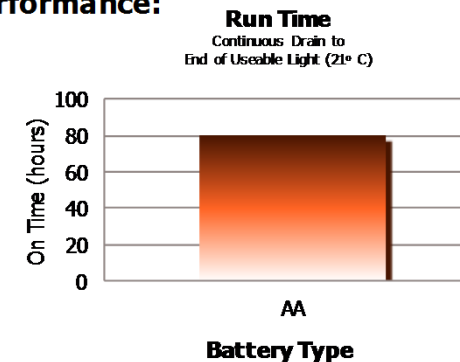

Performance:

Tested according to ANSI/NEMA FL 1 Standards.

Important Notice

This datasheet contains information specific to products manufactured at the time of its publication
Contents herein do not constitute a warranty
©Energizer / All Rights Reserved