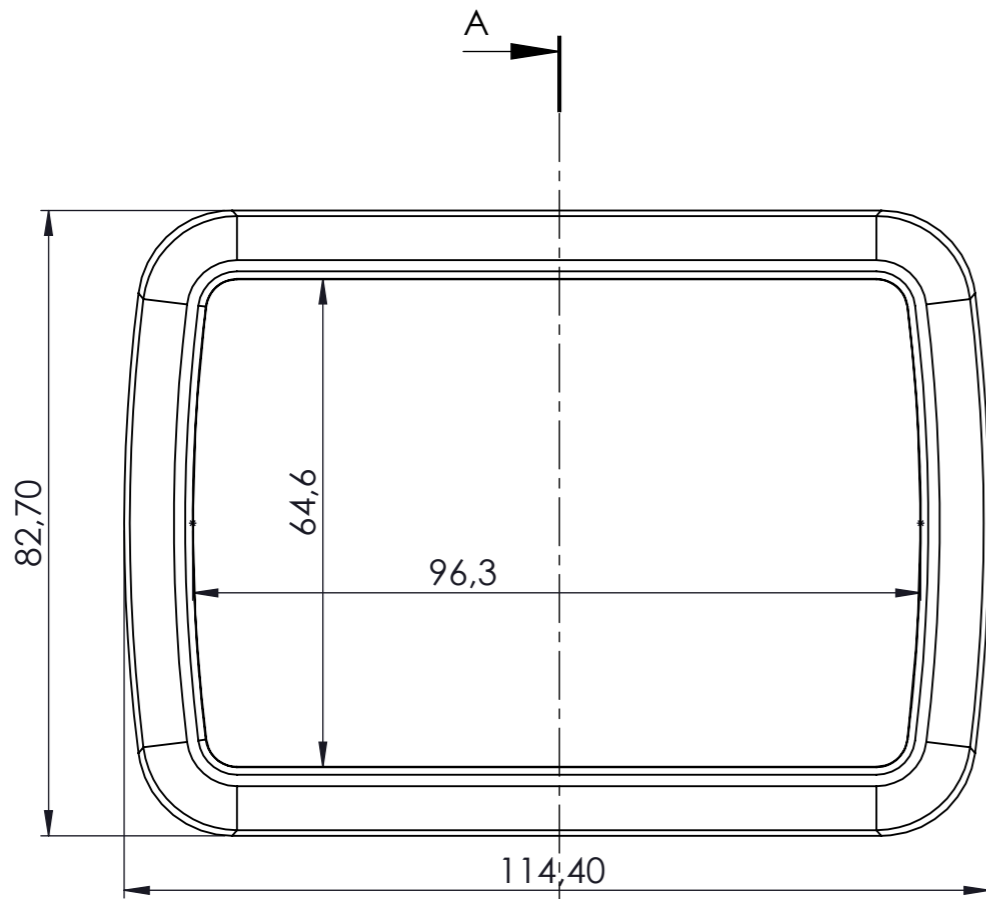

KESIT A-A

| | | | |
|--|--|---|---|
| <small>PROPRIETARY AND CONFIDENTIAL THE INFORMATION CONTAINED IN THIS DRAWING IS THE SOLE PROPERTY OF ALTINKAYA ENCLOSURES. ANY REPRODUCTION IN PART OR AS A WHOLE WITHOUT THE WRITTEN PERMISSION OF ALTINKAYA ENCLOSURES IS PROHIBITED.</small> | | ARTICLE NO.: | REVISION: |
| <small>DRAWN</small> Dursun Daşdemir | |  <small>ENCLOSURES FOR ELECTRONICS</small> | <small>CONTACT:</small> www.altinkaya.com.tr |
| <small>CHECKED</small> Ali Altınışık | | <small>TITLE:</small> <h2 style="text-align: center;">El Tipi Kutu</h2> | |
| <small>COMMENTS:</small> | | <small>DWG NO.</small> | <small>A3</small> |
| <small>MATERIAL:</small> | | <h1 style="text-align: center;">HH-046-0-0-G-0</h1> |  |
| <small>WEIGHT:</small> | | <small>SCALE:</small> 1:1 | <small>SHEET OF</small> |

| | | | |
|--|--|--|--|
| <small>PROPRIETARY AND CONFIDENTIAL THE INFORMATION CONTAINED IN THIS DRAWING IS THE SOLE PROPERTY OF ALTINKAYA ENCLOSURES. ANY REPRODUCTION IN PART OR AS A WHOLE WITHOUT THE WRITTEN PERMISSION OF ALTINKAYA ENCLOSURES IS PROHIBITED.</small> | | ARTICLE NO: | REVISION: |
| <small>DRAWN</small> Dursun Daşdemir | | | CONTACT: www.altinkaya.com.tr |
| <small>CHECKED</small> Ali Altınışık | | | TITLE: EI Tipi Kutu |
| <small>COMMENTS:</small> | | <small>DWG NO.</small> HH-046-P-2 | <small>A3</small> |
| <small>MATERIAL:</small> | | <small>SCALE:</small> | <small>SHEET OF</small> |
| <small>WEIGHT:</small> | | | |