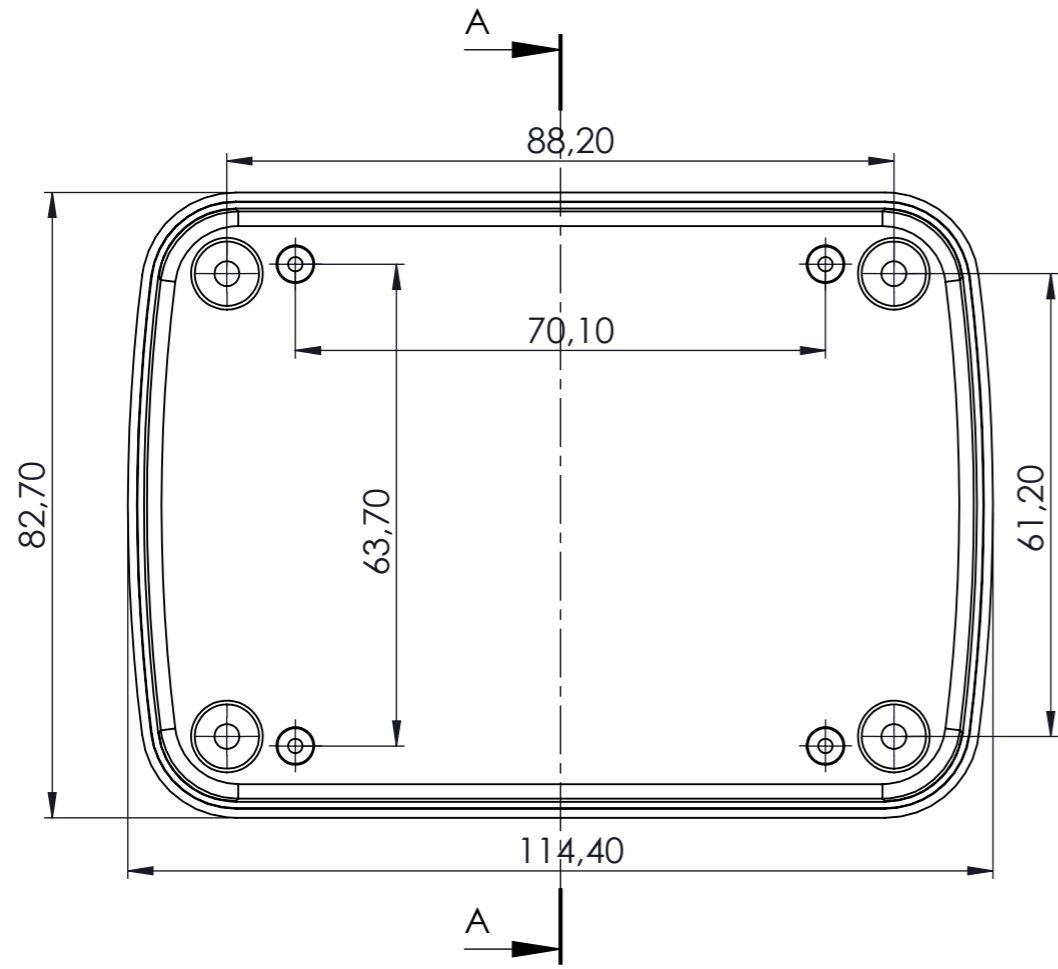

KESIT A-A

| | | | |
|--|--|---|---|
| <small>PROPRIETARY AND CONFIDENTIAL THE INFORMATION CONTAINED IN THIS DRAWING IS THE SOLE PROPERTY OF ALTINKAYA ENCLOSURES. ANY REPRODUCTION IN PART OR AS A WHOLE WITHOUT THE WRITTEN PERMISSION OF ALTINKAYA ENCLOSURES IS PROHIBITED.</small> | | ARTICLE NO.: | REVISION: |
| <small>DRAWN</small> Dursun Daşdemir | |  <small>ENCLOSURES FOR ELECTRONICS</small> | <small>CONTACT:</small> www.altinkaya.com.tr |
| <small>CHECKED</small> Ali Altınışık | | <small>TITLE:</small> <h2 style="text-align: center;">El Tipi Kutu</h2> | |
| <small>COMMENTS:</small> | | <small>DWG NO.</small> | <small>A3</small> |
| <small>MATERIAL:</small> | | <h1 style="text-align: center;">HH-046-0-0-G-0</h1> |  |
| <small>WEIGHT:</small> | | <small>SCALE:</small> 1:1 | <small>SHEET OF</small> |

| | | | |
|--|--|--|--|
| <small>PROPRIETARY AND CONFIDENTIAL THE INFORMATION CONTAINED IN THIS DRAWING IS THE SOLE PROPERTY OF ALTINKAYA ENCLOSURES. ANY REPRODUCTION IN PART OR AS A WHOLE WITHOUT THE WRITTEN PERMISSION OF ALTINKAYA ENCLOSURES IS PROHIBITED.</small> | | ARTICLE NO: | REVISION: |
| <small>DRAWN</small> Dursun Daşdemir | | | CONTACT: www.altinkaya.com.tr |
| <small>CHECKED</small> Ali Altınışık | | | TITLE: EI Tipi Kutu |
| <small>COMMENTS:</small> | | <small>DWG NO.</small> HH-046-P-2 | <small>A3</small> |
| <small>MATERIAL:</small> | | <small>SCALE:</small> | <small>SHEET OF</small> |
| <small>WEIGHT:</small> | | | |