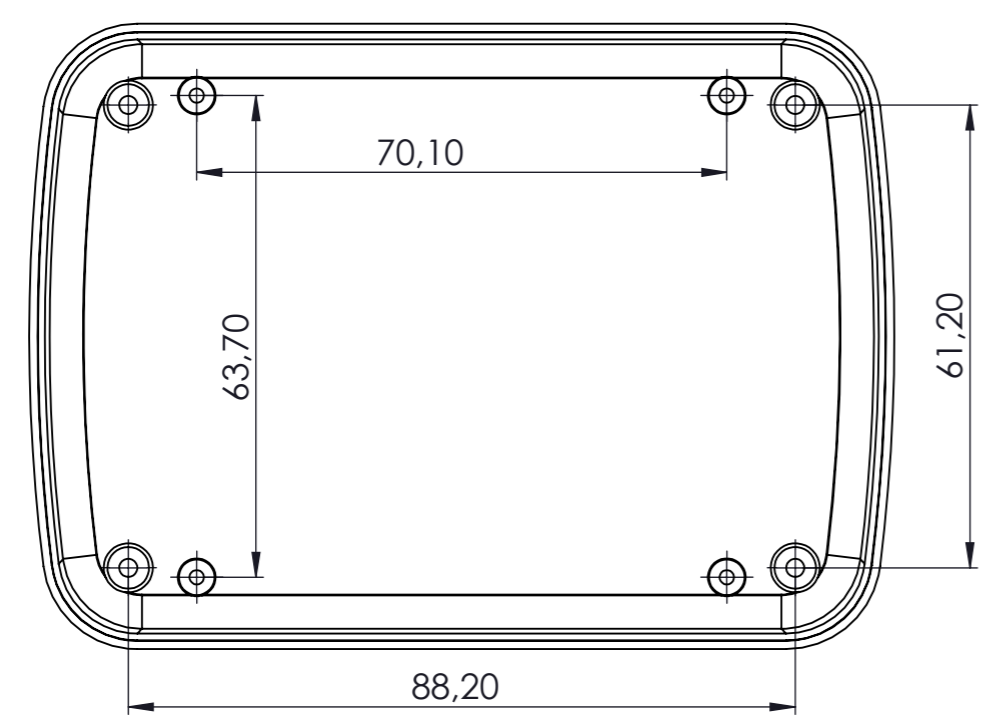

PROPRIETARY AND CONFIDENTIAL THE INFORMATION CONTAINED IN THIS DRAWING IS THE SOLE PROPERTY OF ALTINKAYA ENCLOSURES. ANY REPRODUCTION IN PART OR AS A WHOLE WITHOUT THE WRITTEN PERMISSION OF ALTINKAYA ENCLOSURES IS PROHIBITED.		ARTICLE NO.:	REVISION:
DRAWN Dursun Daşdemir		ENCLOSURES FOR ELECTRONICS	CONTACT: www.altinkaya.com.tr
CHECKED Ali Altınışık		TITLE: El Tipi Kutu	
COMMENTS:		DWG NO.	A3
MATERIAL:		HH-046-P-1	
WEIGHT:		SCALE: 1:1	SHEET OF