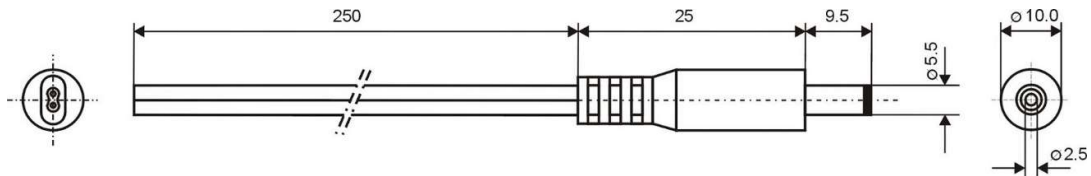

**Specification:**

Model	Kabel DC wtyk prosty 2.5x5.5 / 25cm
DC Plug	5,5x2,5mm
Recommended voltage	0 - 48V
Max Current	5A
Dielectric Strength	500 VDC
Operating temperature	-20°C to +70°C
Cord Length	250mm
Cable Diameter	2x2mm
Wire Diameter	2x0,5mm <sup>2</sup>
ROHS	+