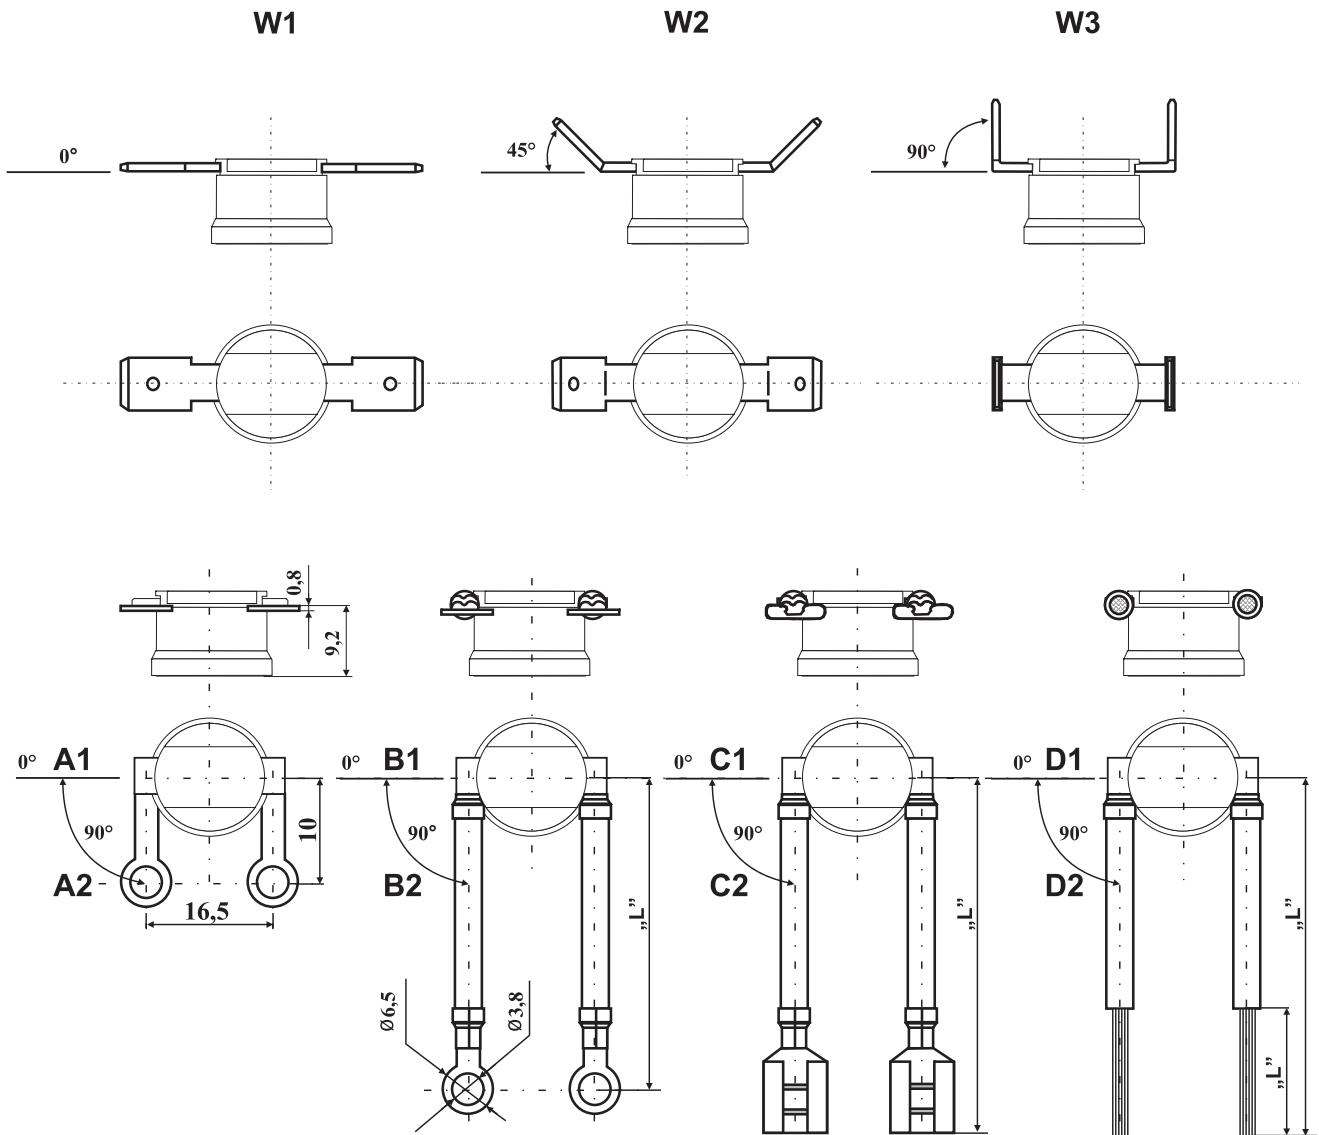

Thermal cut – out AR03, AR33

Options:

Connectors:

Base: