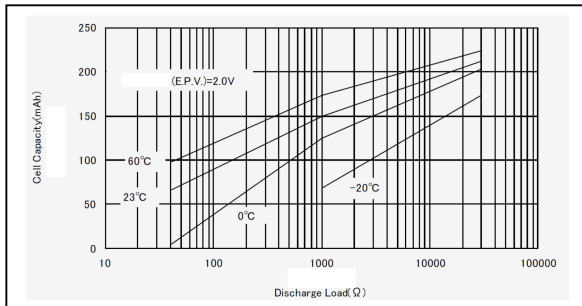

**Data Sheet**

**Performance Data:**

**Temperature Characteristics**

**Temperature Characteristics**

**Capacity vs. load resistance**

**Operating Voltage vs. load resistance**

- Self-discharge rate < 1%/Y at room temperature
- Storage life > 10 years
- Operating life\* > 10 years