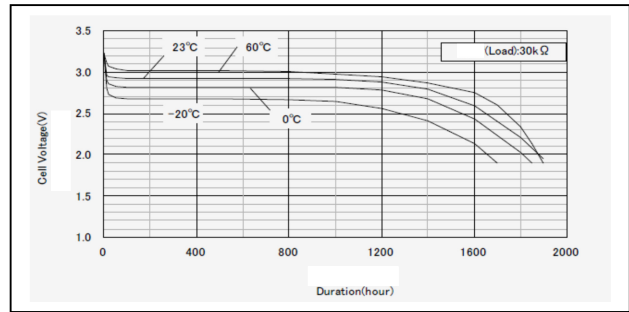

**Data Sheet**

**Performance Data:**

**Temperature Characteristics**

**Temperature Characteristics**

**Capacity vs. load resistance**

**Operating Voltage vs. load resistance**

- Self-discharge rate < 1%/Y at room temperature
- Storage life > 10 years
- Operating life\* > 10 years