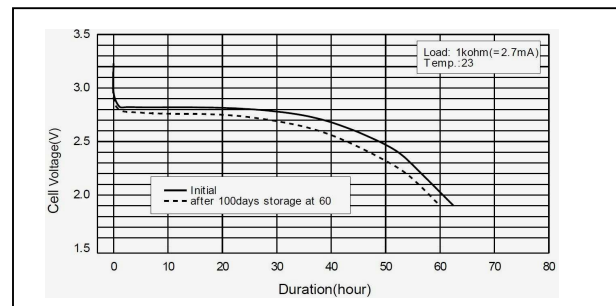

**Data Sheet**

**Performance Data:**

**Temperature Characteristics**

**Temperature Characteristics**

**Capacity vs. load resistance**

**Operating Voltage vs. load resistance**

- Self-discharge rate < 1%/Y at room temperature
- Storage life > 10 years
- Operating life\* > 10 years