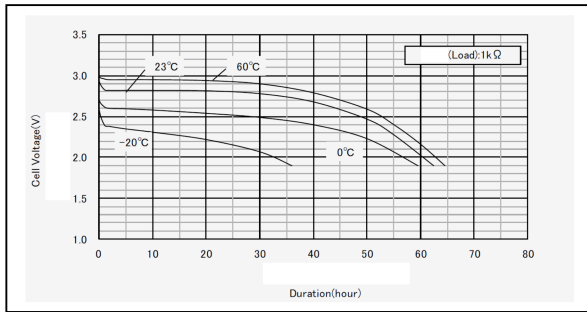

**Data Sheet**

**Performance Data:**

**Temperature Characteristics**

**Temperature Characteristics**

**Capacity vs. load resistance**

**Operating Voltage vs. load resistance**

- Self-discharge rate < 1%/Y at room temperature
- Storage life > 10 years
- Operating life\* > 10 years