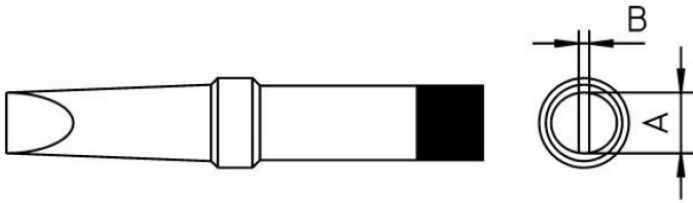

## Benefits

**Technical Data**

Tip shape	---
Tip type	HM
Width in mm	2.4
Width in inches	0.094
Thickness in mm	0.8
Thickness in inches	0.03
Length mm	33
Length inches	1.299
Power	---
Packaging unit	1