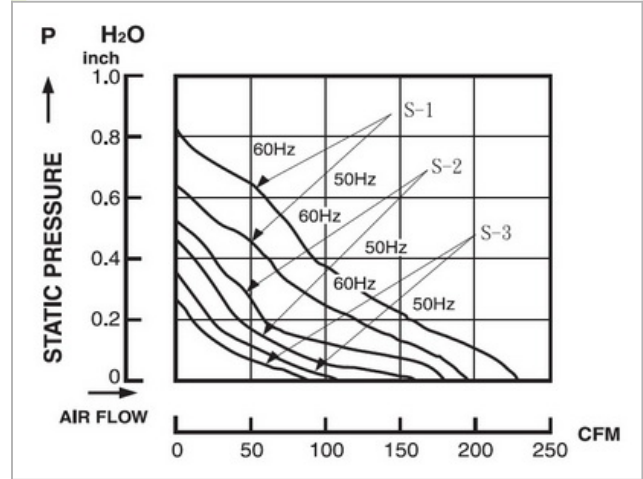

## General Specifications

Airflow	106~235CFM
Housing	Die Cast Aluminum Painted Black Or Natural Color
Impeller	Plastic With Fiber Glass Filled UI 94V-0
Motor Type	Shaded Pole, Impedance Protected
Connecting	Terminal & Wire Leads

## Dimensions:mm

## Specifications

Model NO.	Bearing	Rated Voltage	Frequency	Speed	Airflow	Static Pressure	Current	Power	Noise
		VAC	HZ			RPM		CFM	
6C115ABSL	2BALL	110/120	50/60	2800/3100	190/235	0.63/0.79	0.50/0.45	38/35	50/45
6C115ABST	2BALL	110/120	50/60	2800/3100	190/235	0.63/0.79	0.50/0.45	38/35	50/45
6C230ABSL	2BALL	220/240	50/60	2800/3100	190/235	0.63/0.79	0.23/0.21	32/31	50/45
6C230ABST	2BALL	220/240	50/60	2800/3100	190/235	0.63/0.79	0.23/0.21	32/31	50/45
6C115ABSL-L	2BALL	110/120	50/60	2100/1900	110/106	0.40/0.31	0.35/0.33	22/21	33/30
6C230ABSL-L	2BALL	220/240	50/60	1900/1800	110/106	0.40/0.31	0.15/0.12	22/19	33/30