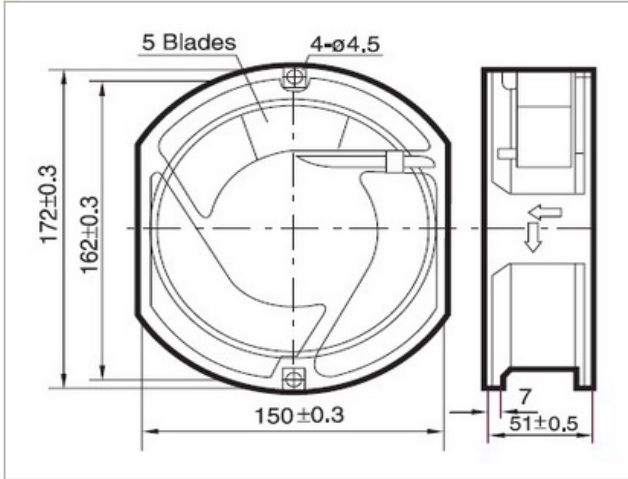

# 172X150X51mm

## General Specifications

Airflow	106~235CFM
Housing	Die Cast Aluminum Painted Black Or Natural Color
Impeller	Plastic With Fiber Glass Filled UI 94V-0
Motor Type	Shaded Pole, Impedance Protected
Connecting	Terminal & Wire Leads

## Dimensions:mm