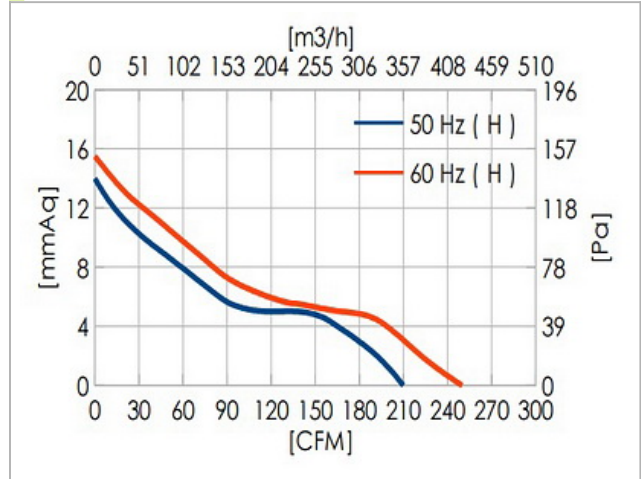

172X150x51mm

General Specifications

Housing	Aluminum
Impeller	Steel
Motor Type	AC Induction Capacitor
Connecting	Terminal & Wire Leads
Safety	Thermally Protected (Auto Restar)
Type of Protection	IP54

Dimensions:mm

Performace

Specifications

Model NO.	Bearing	Rated Voltage VAC	Frequency HZ	Speed RPM	Airflow CFM	Static Pressure mmAq	Current A	Power W	Noise dBA	Weight g
GA1175HBT-S	2BALL	110/120	50/60	2700/3100	210/250	14.0/15.5	0.25/0.21	27/25	53/59	1080
GA1175HBL-S	2BALL	110/120	50/60	2700/3100	210/250	14.0/15.5	0.25/0.21	27/25	53/59	1080
GA2175HBT-S	2BALL	220/240	50/60	2700/3100	210/250	14.0/15.5	0.11/0.12	26/27	53/59	1080
GA2175HBL-S	2BALL	220/240	50/60	2700/3100	210/250	14.0/15.5	0.11/0.12	26/27	53/59	1080
GA3175HBT-S	2BALL	380	50/60	2600/3000	200/230	12.0/11.0	0.06/0.06	22/23	52/58	1080
GA3175HBL-S	2BALL	380	50/60	2600/3000	200/230	12.0/11.0	0.06/0.06	22/23	52/58	1080
GA4175HBT-S	2BALL	440	50/60	2700/3100	210/240	13.5/14.5	0.08/0.07	29/27	53/59	1080
GA4175HBL-S	2BALL	440	50/60	2700/3100	210/240	13.5/14.5	0.08/0.07	29/27	53/59	1080
GA4175HBT-S	2BALL	480	50/60	2600/3000	210/240	12.0/11.0	0.07/0.07	33/31	53/59	1080
GA4175HBL-S	2BALL	480	50/60	2600/3000	210/240	12.0/11.0	0.07/0.07	33/31	53/59	1080
GA1175XBT-S	2BALL	110/120	50/60	2800/3300	220/260	16.5/20.0	0.27/0.23	26/26	55/61	1080
GA2175XBT-S	2BALL	220/240	50/60	2800/3300	220/260	16.5/20.0	0.10/0.11	23/26	55/61	1080