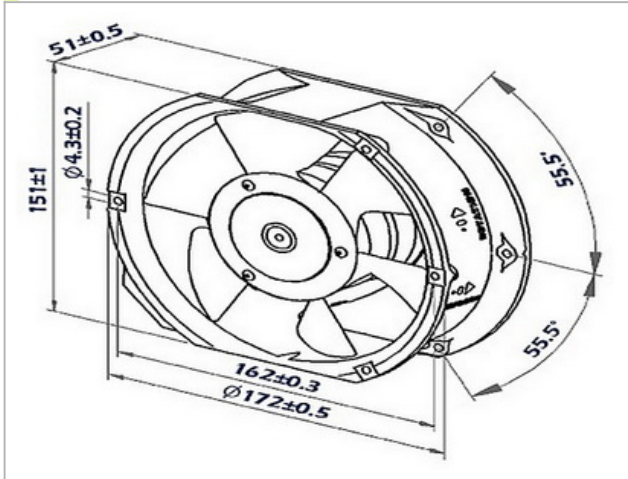

172X150x51mm

General Specifications

Housing	Aluminum
Impeller	Steel
Motor Type	AC Induction Capacitor
Connecting	Terminal & Wire Leads
Safety	Thermally Protected (Auto Restar)
Type of Protection	IP54

Dimensions:mm

Performace

Specifications

Model NO.	Bearing	Rated Voltage VAC	Frequency HZ	Speed RPM	Airflow CFM	Static Pressure mmAq	Current A	Power W	Noise dBA	Weight g
GA1175HBT-S	2BALL	110/120	50/60	2700/3100	210/250	14.0/15.5	0.25/0.21	27/25	53/59	1080
GA1175HBL-S	2BALL	110/120	50/60	2700/3100	210/250	14.0/15.5	0.25/0.21	27/25	53/59	1080
GA2175HBT-S	2BALL	220/240	50/60	2700/3100	210/250	14.0/15.5	0.11/0.12	26/27	53/59	1080
GA2175HBL-S	2BALL	220/240	50/60	2700/3100	210/250	14.0/15.5	0.11/0.12	26/27	53/59	1080
GA3175HBT-S	2BALL	380	50/60	2600/3000	200/230	12.0/11.0	0.06/0.06	22/23	52/58	1080
GA3175HBL-S	2BALL	380	50/60	2600/3000	200/230	12.0/11.0	0.06/0.06	22/23	52/58	1080
GA4175HBT-S	2BALL	440	50/60	2700/3100	210/240	13.5/14.5	0.08/0.07	29/27	53/59	1080
GA4175HBL-S	2BALL	440	50/60	2700/3100	210/240	13.5/14.5	0.08/0.07	29/27	53/59	1080
GA4175HBT-S	2BALL	480	50/60	2600/3000	210/240	12.0/11.0	0.07/0.07	33/31	53/59	1080
GA4175HBL-S	2BALL	480	50/60	2600/3000	210/240	12.0/11.0	0.07/0.07	33/31	53/59	1080
GA1175XBT-S	2BALL	110/120	50/60	2800/3300	220/260	16.5/20.0	0.27/0.23	26/26	55/61	1080
GA2175XBT-S	2BALL	220/240	50/60	2800/3300	220/260	16.5/20.0	0.10/0.11	23/26	55/61	1080