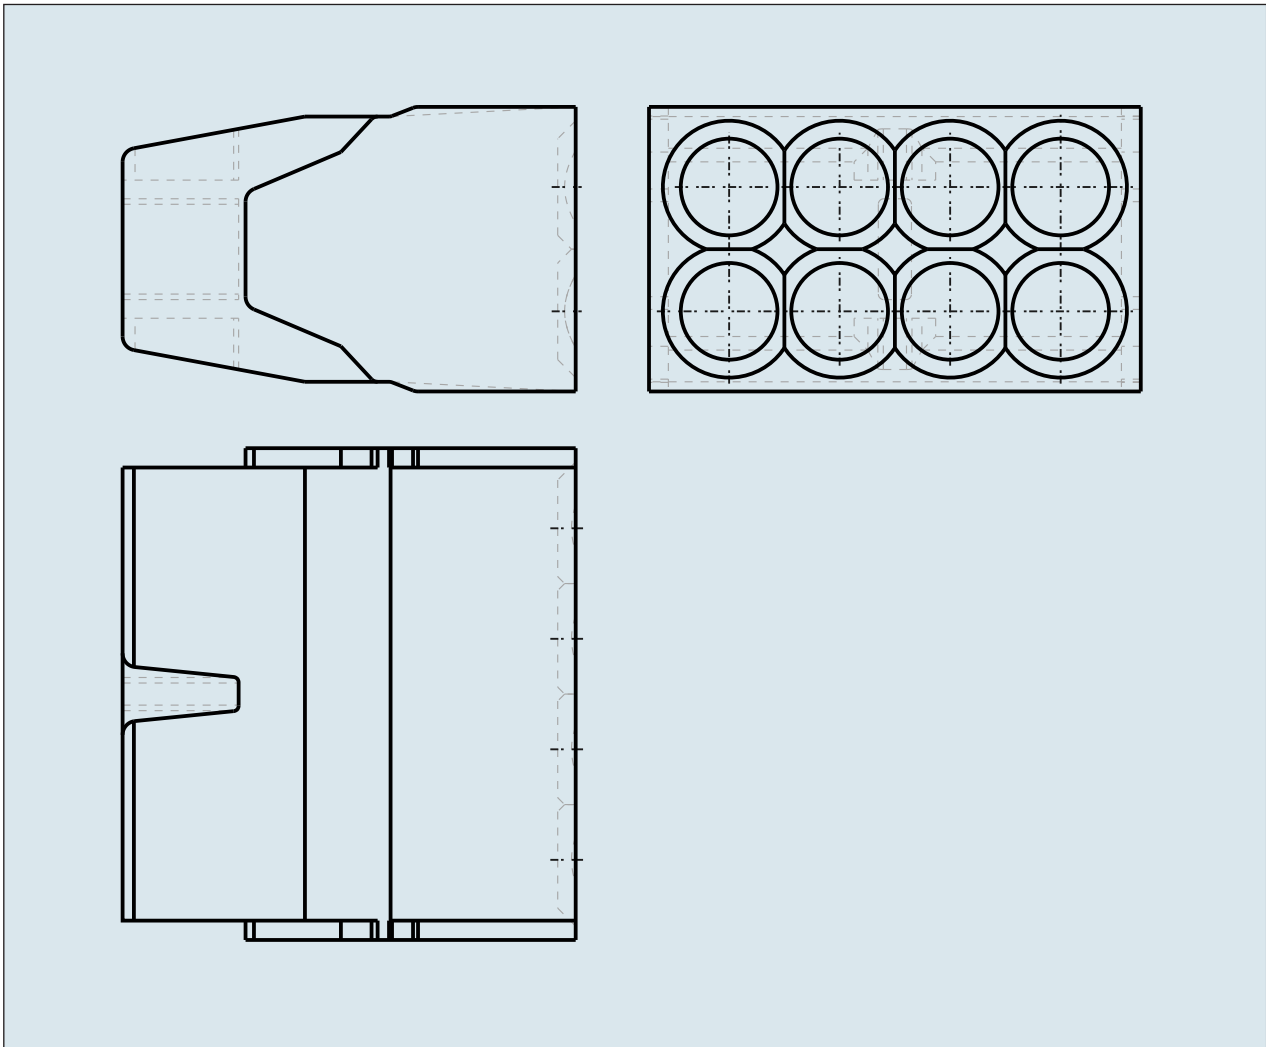

**COMPACT PUSH-WIRE CONNECTOR
FOR JUNCTION BOXES 8-
CONDUCTOR TERMINAL BLOCK
2273-208**

COMPACT PUSH-WIRE CONNECTOR FOR JUNCTION BOXES 8- CONDUCTOR TERMINAL BLOCK 2273-208

ITEM-NO. (ITEM-NO.)	2273-208
Cross section1 (Cross section / mm²)	0.5 - 2.5
Cross section2 (Cross section / AWG)	18 - 14
Strip length (Strip length / mm)	11
Measured voltage (Measured voltage / V)	450
Measured shock voltage (Measured shock voltage / kV)	4
Pollution degree (Pollution degree)	2
Current intensity (Current intensity / A)	24
P (NO. OF POLES)	8
Height (Height / mm)	10.4
Width (Width / mm)	18
Depth (Depth / mm)	16.7
No. of connection Points (No. of connection Points)	8
No. of potentials (No. of potentials)	1
COLOR (COLOR)	transparent / lichtgrau