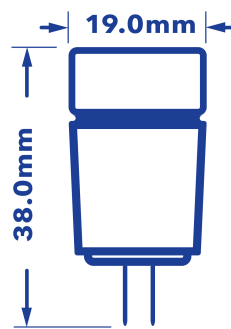

Verbatim LED Capsule G4 2.3W

- G4 Socket
- 12V AC/DC
- 40,000 hours Lifetime
- 86% Energy Saving
- Luminous Flux: 160 lm
- Equivalent to 17W incandescent bulb

Product Number	52620
General Data	
Lamp Socket	G4
Design	Capsule
Electric Data	
Wattage (W)	2.3
Wattage Equivalent (W)	17
Voltage (V)	12V AC/DC
Dimmable	no
Power Factor	0.65
Operating Frequency (Hz)	50-60
Geometric Data	
Length (mm)	38
Diameter (mm)	19
Weight (g)	12
Photometric Data	
Luminous Flux (lm)	160
CRI	80
CCT (K)	2700
Luminous Intensity (cd)	6.5
Beam Angle (°)	150
Luminous Efficacy (lm/W)	70
Lifetime (hrs)	40,000
Switching Cycle	100,000

Product image

Technical drawing

Energy Rating

Technical Packaging Details

Barcode

023942526209

EAN 128

(02)00023942526209(37)10(91)814

EAN 14

50023942526204

Pack Dimensions(HxWxL)

H90*W20*L135 (mm)

Pack Weight

27 (g)

MOQ

10

Carton Dimensions (HxWxL)

H141*W118*L118 (mm)

Cartons/Pallet

324

Layers/Pallet

6

Units/Pallet

3240