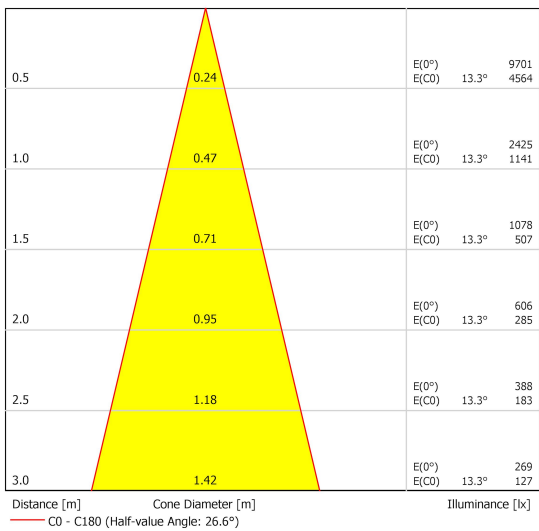

Length (mm)	57
Diameter (mm)	111
Weight (g)	100

**Photometric Data**

Luminous Flux (lm)	720
Luminous Flux 90° Cone (lm)	700
CRI	80
CCT (K)	3000
Luminous Intensity (cd)	1800
Beam Angle (°)	25
Luminous Efficacy (lm/W)	69
Lifetime (hrs)	40,000
Switching Cycle	100,000

## Lifestyle image

### Photometric Diagrams