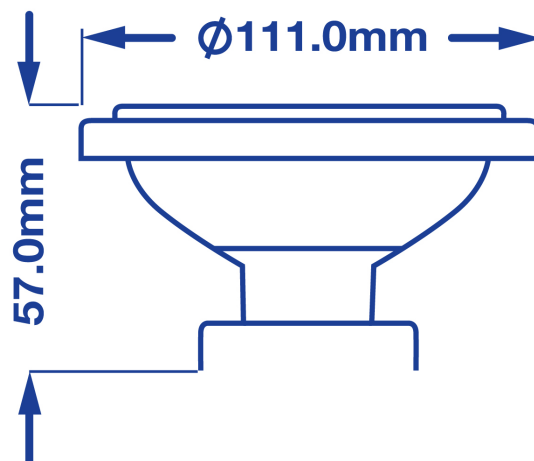

Technical Drawings