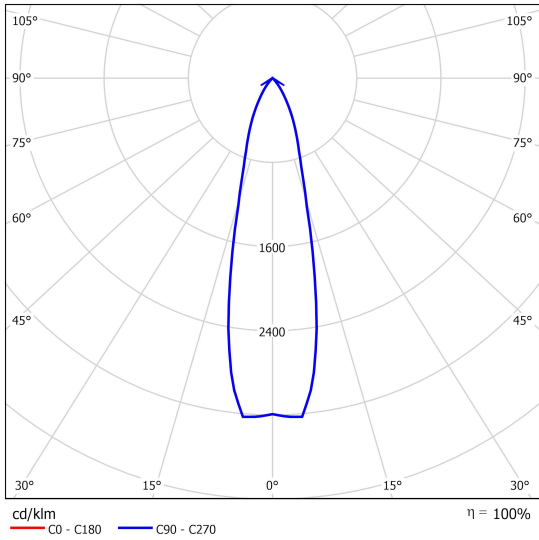

Length (mm)	57
Diameter (mm)	111
Weight (g)	100

**Photometric Data**

Luminous Flux (lm)	720
Luminous Flux 90° Cone (lm)	700
CRI	80
CCT (K)	3000
Luminous Intensity (cd)	1800
Beam Angle (°)	25
Luminous Efficacy (lm/W)	69
Lifetime (hrs)	40,000
Switching Cycle	100,000

### Photometric Diagrams