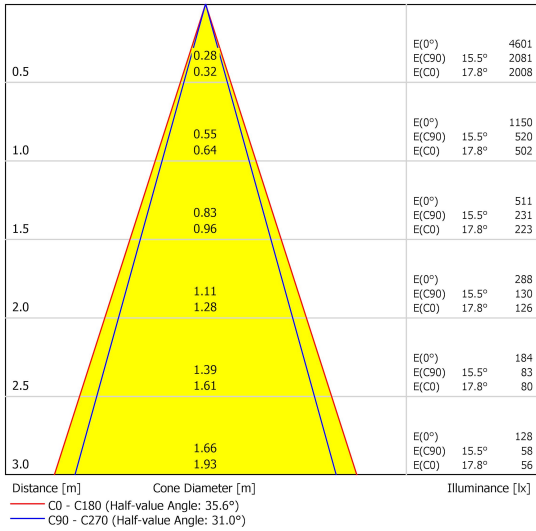

Length (mm) 54

Diameter (mm) 50

Weight (g) 34

Photometric Data

Luminous Flux (lm) 370

CRI 80

CCT (K) 4000

Luminous Intensity (cd) 920

Beam Angle (°) 35

Luminous Efficacy (lm/W) 80.0

Lifetime (hrs) 20,000

Switching Cycle 100,000

18/09/2017

Photometric Diagrams

Energy Rating

Technical Packaging Details