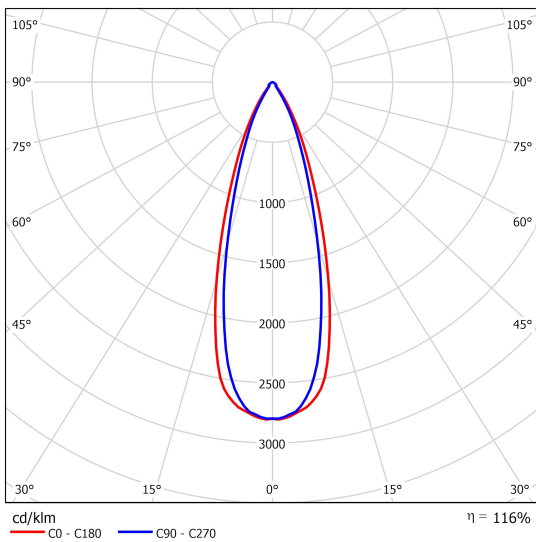

Length (mm) 54

Diameter (mm) 50

Weight (g) 34

Photometric Data

Luminous Flux (lm) 370

CRI 80

CCT (K) 4000

Luminous Intensity (cd) 920

Beam Angle (°) 35

Luminous Efficacy (lm/W) 80.0

Lifetime (hrs) 20,000

Switching Cycle 100,000

18/09/2017

Photometric Diagrams

Energy Rating

Technical Packaging Details