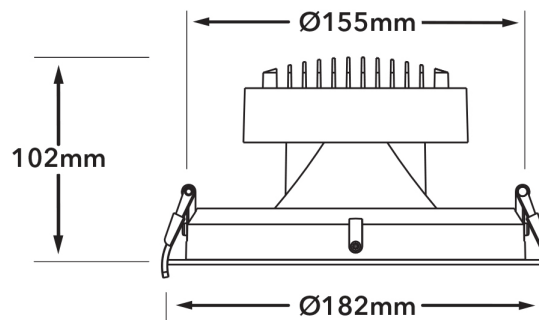

Product Number	52944
General Data	
Installation Type	Recessed
Housing material	Aluminium & PBT
Housing colour	white - RAL9003
Protection class	IP40
Dimmable	no
Geometric Data	
Height (mm)	102
Outer diameter (mm)	170
Inner diameter (mm)	155
Weight (g)	617
Electric Data	
Wattage (W)	15
Voltage (V)	220-240
Current (mA)	680
Power Factor	0.9
Operating Frequency (Hz)	50/60
Safety Class	Class III
Power supply	External
Photometric Data	
Luminous Flux (lm)	1500
CRI	80
CCT (K)	3000
Luminous Efficacy (lm/W)	100
Luminous Intensity (cd)	1500
Beam Angle (°)	65
UGR	19
Lifespan	
Lifetime (hrs)	70,000
Switching Cycle	100,000
Mechanical Parameters	
Glow wire test	850°C

Product image

Technical drawing

Application image

Energy Rating

This luminaire contains built-in LED lamps.

The lamps cannot be changed in the luminaire.

Verbatim 52944 **874/2012**

Energy efficiency scale: A++, A+, A, B, C, D, E. A bracket groups A++ through A as 'LED'. A red 'X' is drawn over the B, C, D, and E categories.

Technical Packaging Details

EAN 128
(02)00023942529408(37)01(91)814

EAN 14
023942529408

Pack Dimensions(HxWxL)
250 x 250 x 155 (mm)

MOQ
1

Carton Dimensions (HxWxL)
1019 x 1140 x 760 (mm)

Cartons/Pallet
72

Layers/Pallet
6