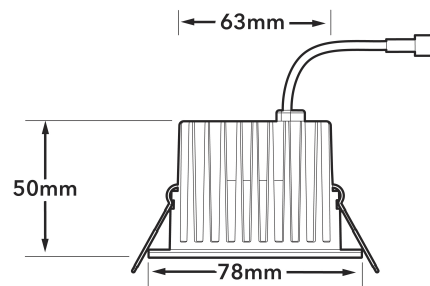

Technical drawing