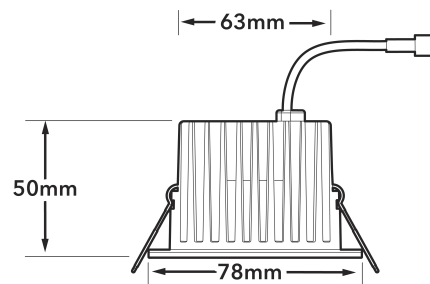

Technical drawing