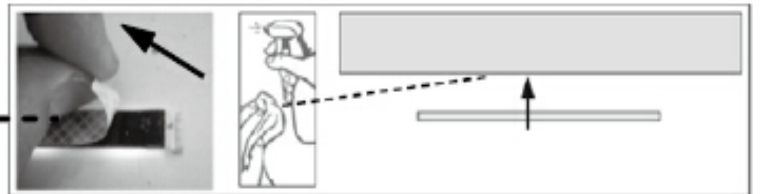

### Drawings

PCB Width 10mm cut:3leds

Model Number	Color	Wavelength (nm)	Length (m)	LED Qty	Light Output (mcd)	Light Output (lumen)	Beam Angle (degrees)	Voltage (V DC)	Current (Amps)	Max. Power Consumption (W)
CL-5050-30-ic	RGB	B:460.1 G:520 R:625	5	150	3.2	480	120	12	2	12

Waterproofing Grade:

IP68

IP65

IP20

**IP20: Non-waterproof, can't touch water during usage**

**IP65: PU glue with coated, surface can touch water-drops during usage**

**IP68: PU tube with PU glue inside, can totally put into water**

**Packing details:**

- Sticked with 3M tape
- Packed in 5meters/reel & each reel packed in anti-static bag
- Weight: IP20: 0.1kg/reel; IP65: 0.2kg/reel; IP68: 0.35kg/reel.

**Shenzhen Cononlux Lighting Technology Co., Ltd**