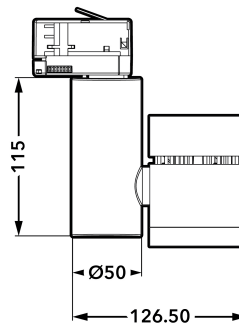

Technical drawing