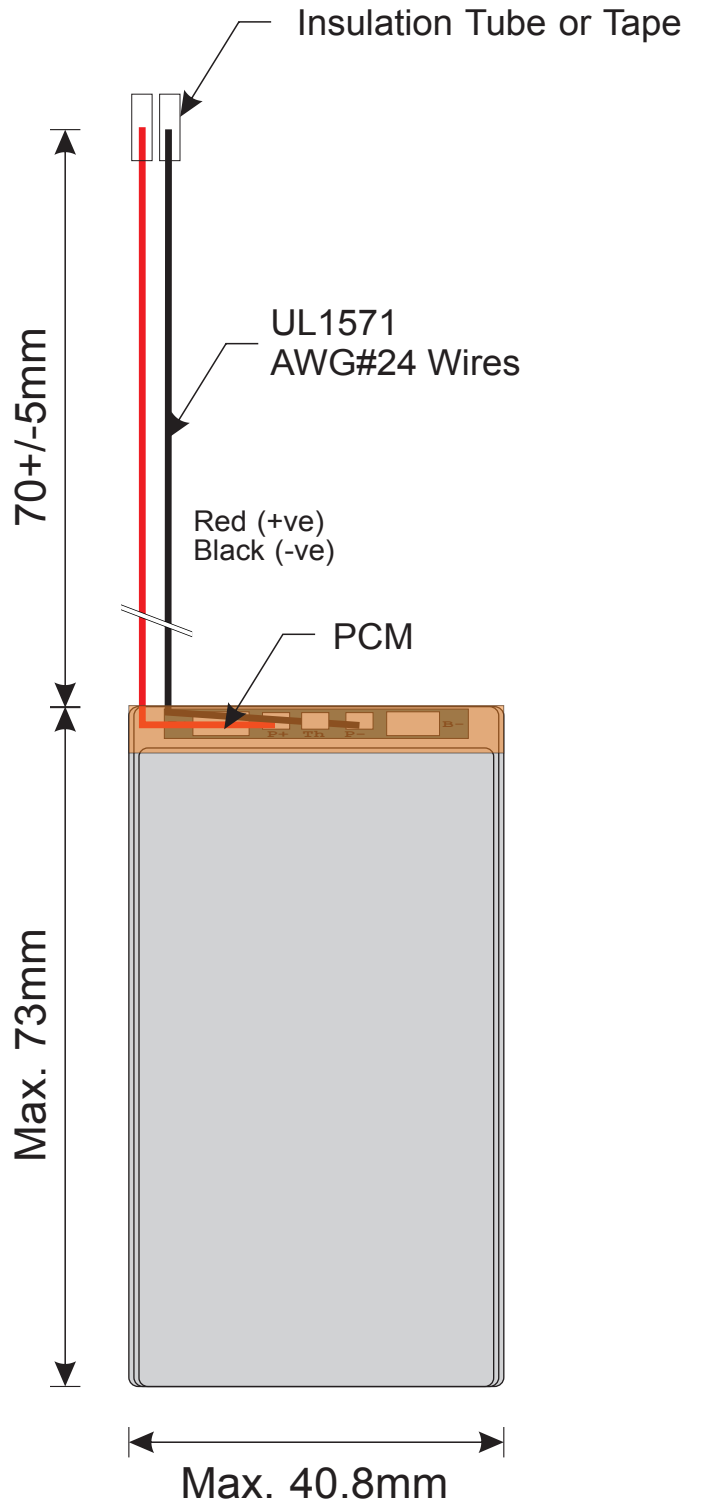

Max. 6.3mm

Kapton Tape

Insulation Tube or Tape

UL1571
AWG#24 Wires

Red (+ve)
Black (-ve)

PCM

70 +/- 5mm

Max. 73mm

Max. 40.8mm