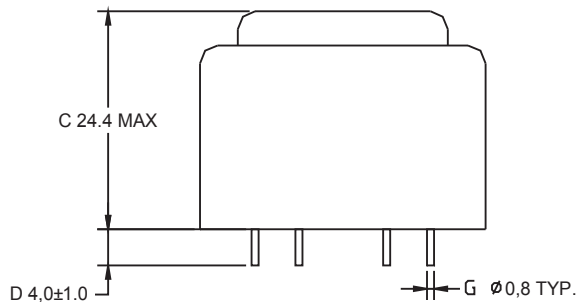

1. Physical Dimension (UNIT: mm)

	TR Z01.50/2x12b II
MICROS	PRI 230V~ 50/60Hz 1-5
	SEC 12V~ 0.75VA 6-7
	12V~ 0.75VA 9-10
	ta 70/B