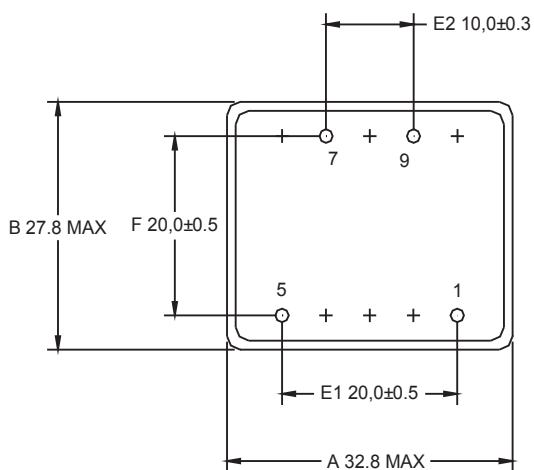

1. Physical Dimension (UNIT: mm)

	TR Z01.50/2x12b II
MICROS	PRI 230V~ 50/60Hz 1-5
	SEC 12V~ 0.75VA 6-7
	12V~ 0.75VA 9-10
	ta 70/B